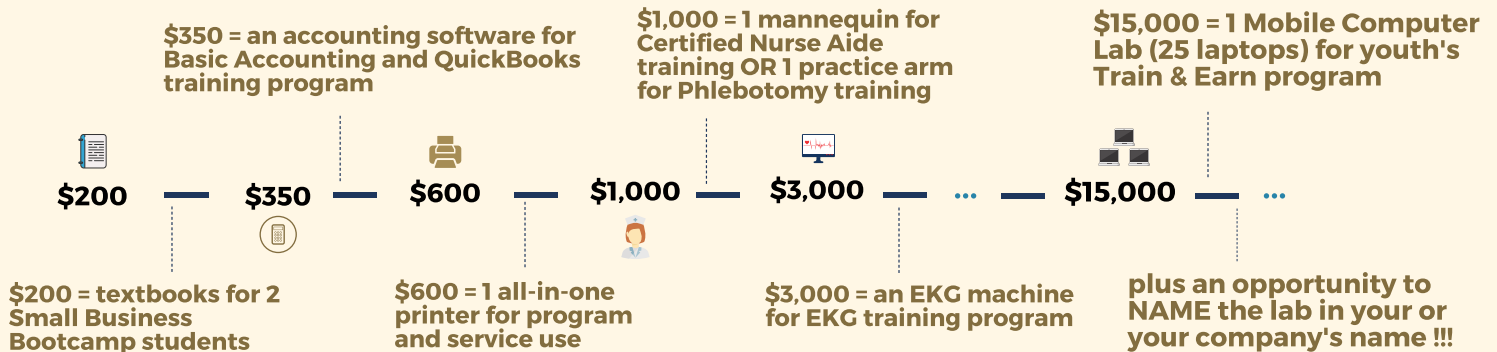

How You Can Help

Please contact honglee@cmpny.org or sonyalin@cmpny.org to learn more about other naming opportunities.